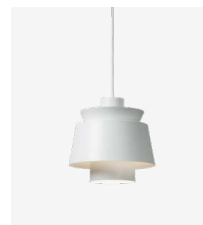

Utzon^{JU1}

Jørn Utzon

1947

Product category
Pendant

Environment
Indoor

Material
Lacquered metal, 4 meter fabric cord

Production process
The metal shades are made from a combination of deep drawing and spinning.

Dimensions
H: 23cm / 9.1in
W: 22cm / 8.7in
D: 22cm / 8.7in

Weight
1.4kg

Light source
E27 max 40 Watt. Bulb is not included.
Canopy is included.

Technical specification
Voltage 220-240V – 50Hz

Cord Length
400cm / 157.5in

Certifications

Cleaning instructions
Clean with soft dry cloth. Always switch off electricity supply before cleaning.

→ Stock items
Brass, White, Steel Blue

→ White