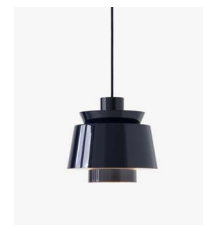

→ Steel Blue