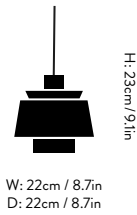

Utzon^{JU1}

Jørn Utzon

1947

Product category
Pendant

Environment
Indoor

Material
Lacquered metal, 4 meter fabric cord

Production process
The metal shades are made from a combination of deep drawing and spinning.

Dimensions
H: 23cm / 9.1in
W: 22cm / 8.7in
D: 22cm / 8.7in

Weight
1.4kg

Light source
E27 max 40 Watt. Bulb is not included.
Canopy is included.

Technical specification
Voltage 220-240V – 50Hz

Cord Length
400cm / 157.5in

Certifications

Cleaning instructions
Clean with soft dry cloth. Always switch off electricity supply before cleaning.

→ Stock items
Brass, White, Steel Blue