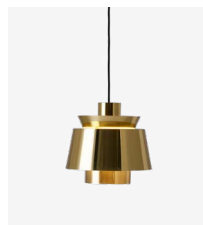

Utzon^{JU1}

Jørn Utzon

1947

Product category
Pendant

Environment
Indoor

Material
Lacquered metal, 4 meter fabric cord

Production process
The metal shades are made from a combination of deep drawing and spinning.

Dimensions
H: 23cm / 9.1in
W: 22cm / 8.7in
D: 22cm / 8.7in

Weight
1.4kg

Light source
E27 max 40 Watt. Bulb is not included.
Canopy is included.

Technical specification
Voltage 220-240V – 50Hz

Cord Length
400cm / 157.5in

Certifications

Cleaning instructions
Clean with soft dry cloth. Always switch off electricity supply before cleaning.

→ Stock items
Brass, White, Steel Blue

→ Brass