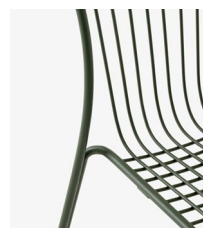

→ Bronze Green