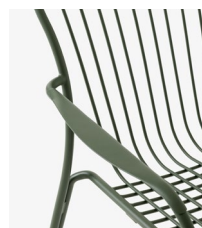

→ Stock items

Warm black, Bronze green & Ivory

Related Products:

SC96 SC97 SC98 SC94 SC100 SC101 SC102

→ Warm Black

→ Bronze Green

→ Ivory

&Tradition®