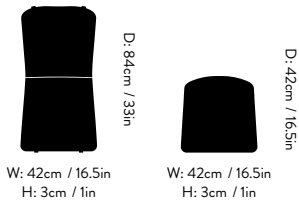

Thorvald Cushion & Seat Pad ^{SC94 & SC95}

Space Copenhagen

2024

Product description

Outdoor Cushion & Seat Pad

Environment

Outdoor

Material

Heritage Papyrus: Water repellent & stain proof canvas made from 50% recycled acrylic, 47% acrylic, 3% polyester

Marquetry Bora: Water repellent & stain proof canvas made from 100% acrylic

Production process

Fast drying foam and wadding is cut and put in to a cover.

Finishes

Heritage Papyrus

Marquetry Bora

Dimensions

Cushion:

H: 3cm / 1in, W: 42cm / 16.5in, D: 84cm / 33in

Seat pad:

H: 3cm / 1in, W: 42cm / 16.5in, D: 42cm / 16.5in

Packaging dimensions

Cushion:

H: 10cm / 4in, W: 43cm / 17in, D: 43cm / 17in

Seat pad:

H: 4cm / 2in, W: 43cm / 17in, D: 43cm / 17in

Weight

Cushion: 0.6 kg / incl. packaging: 0.6 kg

Seat pad: 0.3 kg / incl. packaging: 0.3 kg

Colli quantity

Cushion: 1 (9 pcs)

Seat pad: 1 (15 pcs)

Country of origin

Poland

Certifications

Greenguard Gold certified (fabric only)

Cleaning instructions

Please download our Material Care & Cleaning instructions through www.andtradition.com

→ Stock items

Heritage Papyrus cushion and seat pad

Marquetry Bora cushion and seat pad

Heritage Char cushion and seat pad