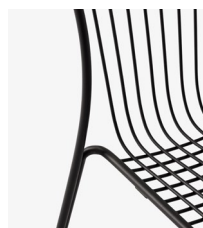

→ Stock items

Warm black, Bronze green & Ivory

Related Products:

→ Warm Black

→ Bronze Green

→ Ivory

&Tradition[®]

H: 83.8cm / 33in
Armrest H: 66cm / 26in

W: 62cm / 24in, D: 59.4cm / 23in
Seat H: 45.9cm / 18in

Thorvald^{SC95}

Space Copenhagen

2024

Product description

Outdoor armchair

Environment

Outdoor